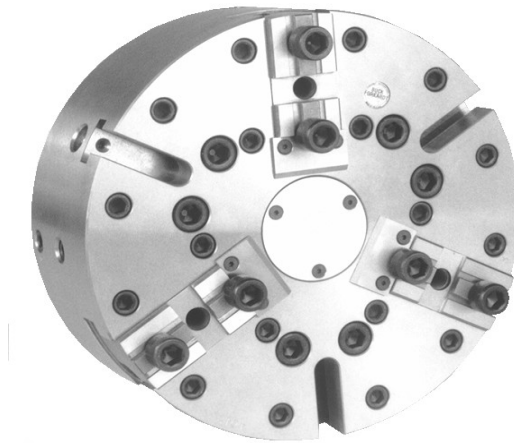

It's Just Like a Buck...

*Only BUCK CHUCK COMPANY manufactures the ORIGINAL Buck Chuck.
We set the benchmark that others have tried to
emulate, but no one can duplicate!*

INVENTORY REDUCTION SALE

THE ORIGINAL BUCK SUPERLIFE POWER CHUCK

8" 3 Jaw Tongue & Groove Master Jaws **List Price $5,600 Sale Price $2,800**
10" 3 Jaw Tongue & Groove Master Jaws **List Price $6,017 Sale Price $3,008.50**
12" 3 Jaw Tongue & Groove Master Jaws **List Price $8,625 Sale Price $4,312.50**

SUPERLIFE PARTS

12" 3 Jaw Wedge **List Price $1,092 Sale Price $546**

Offer may end without notice— special pricing based on in-stock items only.

Discount is based on list price and is available to ALL buyers.

Offer valid only on new purchases and does not apply to Purchase Orders already in place.