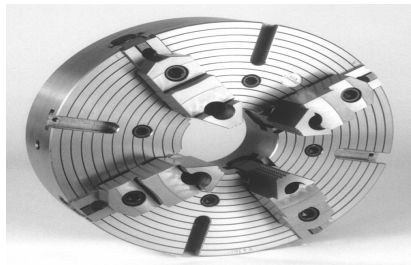

It's Just Like a Buck...

*Only BUCK CHUCK COMPANY manufactures the ORIGINAL Buck Chuck.
We set the benchmark that others have tried to emulate,
but no one can duplicate!*

INVENTORY REDUCTION SALE!

HEAVY DUTY OIL FIELD CHUCKS– LARGE BORE Forged Steel Body

24" 3 Jaw Scroll Chuck 10.5" Thru Hole 2 Pc \$6,000
Includes A2-15 Adapter

24" 4 Jaw Independent Chuck 10.5" Thru Hole 2 Pc Jaws
Direct Mount to A2-15 \$3,600

32" 4 Jaw Independent Chuck 12.5" Thru Hole 2 Pc Jaws
Includes A2-20 Adapter \$3,996